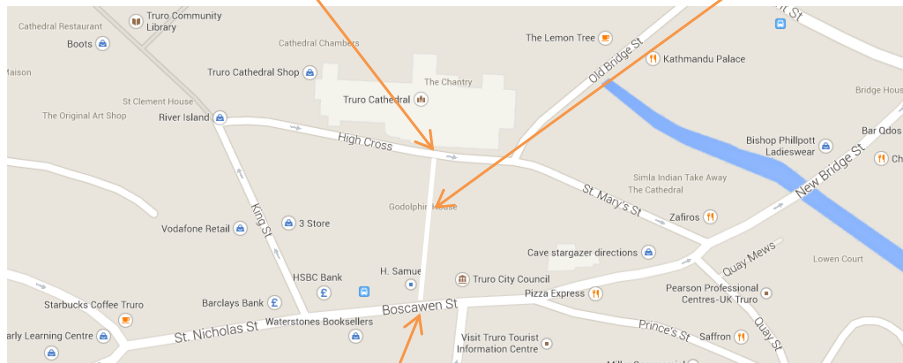

## Where is the Pearl Centre?

The Pearl Centre is on Cathedral Lane, this lane runs between the main town centre (Boscawen Street) and the side of the Cathedral (High Cross Street)

## The Pearl Centre

7/8 Godolphin House  
Cathedral Lane  
Truro  
TR1 2QS  
01872 278378